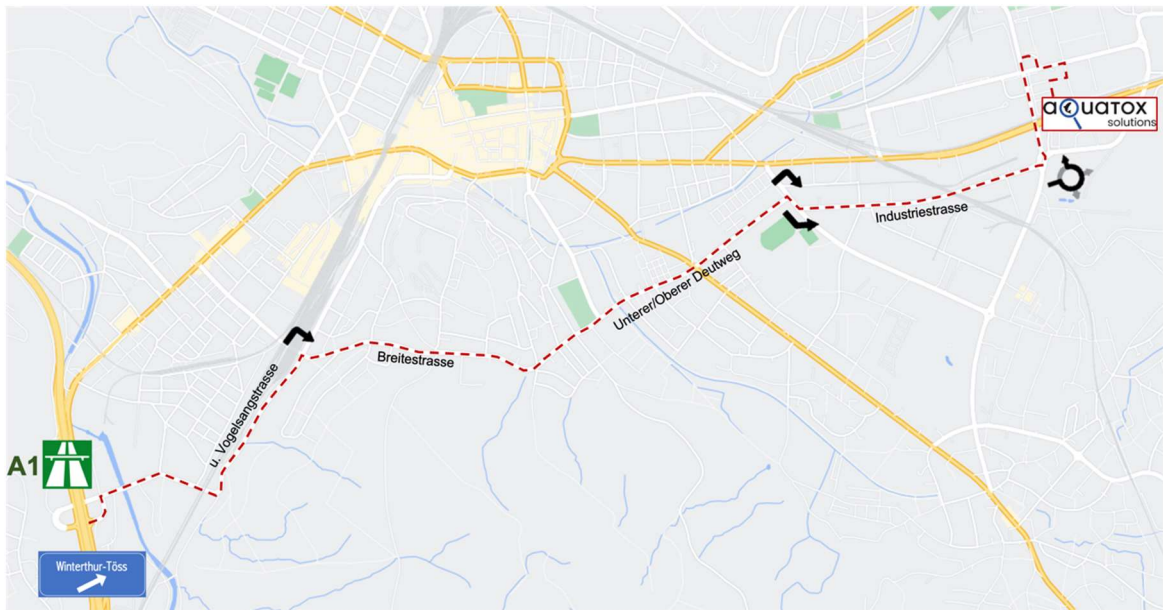

### **Directions:**

#### **Public transport**

From Zürich main station (HB) by S12, S11 to Winterthur main station. Then by S12, S35 to Winterthur Hegi (~30 min) or by B7 to Winterthur, Else Züblin (~40 min).

From Zürich Oerlikon by S19, IC1, IR13 to Zürich main station, then: see above (~40 min).

From Zürich airport by IC1, IC8, IR13 to Winterthur main station, then: see above (~25-30 min).

#### **Car**

Motorway A1, exit Winterthur-Töss, turn right for Auwiesenstrasse. Continue on u. Vogelsangstrasse and turn right at the intersection at the height of the bridge to enter Breitestrasse. Continue on Unterer/Oberer Deutweg. At the end of the street, turn right and enter Grüzefeldstrasse, then take the first turn left for Industriestrasse. At the traffic circle, take the third exit for Seenerstrasse. After 450 m turn right to stay on Seenerstrasse and then turn left to Sulzerallee. At the intersection, turn right to Else-Züblin-Strasse and take the first street on the right, then the first on the left. Blue parking spots are reserved for guest (Besucher).