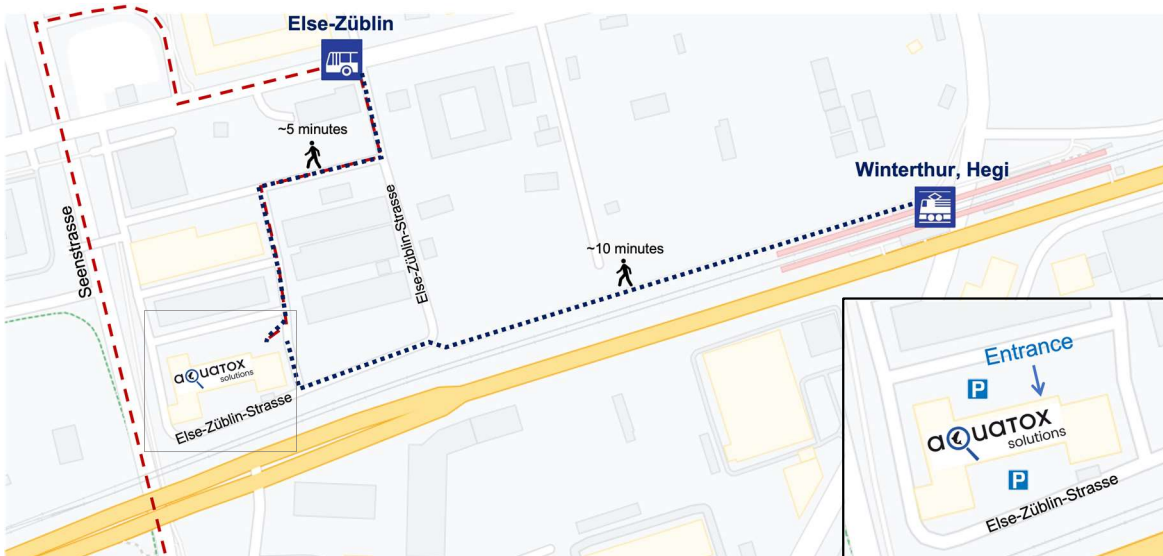

### **Directions:**

#### **Public transport**

From Zürich main station (HB) by S12, S11 to Winterthur main station. Then by S12, S35 to Winterthur Hegi (~30 min) or by B7 to Winterthur, Else Züblin (~40 min).

From Zürich Oerlikon by S19, IC1, IR13 to Zürich main station, then: see above (~40 min).

From Zürich airport by IC1, IC8, IR13 to Winterthur main station, then: see above (~25-30 min).

#### **Car**

Motorway A1, exit Winterthur-Töss, turn right for Auwiesenstrasse. Continue on u. Vogelsangstrasse and turn right at the intersection at the height of the bridge to enter Breitestrasse. Continue on Unterer/Oberer Deutweg. At the end of the street, turn right and enter Grüzefeldstrasse, then take the first turn left for Industriestrasse. At the traffic circle, take the third exit for Seenerstrasse. After 450 m turn right to stay on Seenerstrasse and then turn left to Sulzerallee. At the intersection, turn right to Else-Züblin-Strasse and take the first street on the right, then the first on the left. Blue parking spots are reserved for guest (Besucher).